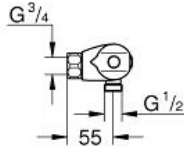

GROHTHERM 1000
 Thermostatic shower mixer 1/2"
 MODEL # 34146003

Pure Freude
 an Wasser

Product Description:
 Thermostatic shower mixer 1/2"

Standard Specification:

- wall mounted
- GROHE CoolTouch** safety housing
- GROHE StarLight** chrome finish
- GROHE MetalGrip** ergonomically shaped metal handles
- GROHE SafeStop** safety button at 38°C
- GROHE SafeStop Plus** optional temperature limiter at 43°C included
- GROHE TurboStat** compact cartridge with wax thermoelement
- integrated mixed water shut off
- volume handle with **GROHE EcoButton** (economy button with individually adjustable economy stop)
- ceramic headpart 1/2", 180°
- shower bottom outlet 1/2"
- built-in non return valves
- dirt strainers
- protected against backflow
- without connection unions**
- min. recommended pressure 1.0 bar
- GROHE EcoJoy** technology for less water and perfect flow