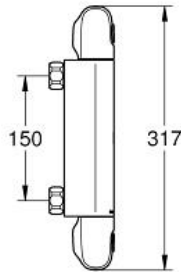

GROHTHERM 1000
 Thermostatic shower mixer 1/2"
 MODEL # 34146003

Pure Freude
 an Wasser

Product Description:
 Thermostatic shower mixer 1/2"

Standard Specification:

- wall mounted
- GROHE CoolTouch** safety housing
- GROHE StarLight** chrome finish
- GROHE MetalGrip** ergonomically shaped metal handles
- GROHE SafeStop** safety button at 38°C
- GROHE SafeStop Plus** optional temperature limiter at 43°C included
- GROHE TurboStat** compact cartridge with wax thermoelement
- integrated mixed water shut off
- volume handle with **GROHE EcoButton** (economy button with individually adjustable economy stop)
- ceramic headpart 1/2", 180°
- shower bottom outlet 1/2"
- built-in non return valves
- dirt strainers
- protected against backflow
- without connection unions**
- min. recommended pressure 1.0 bar
- GROHE EcoJoy** technology for less water and perfect flow

Color:

- 34146003 chrome